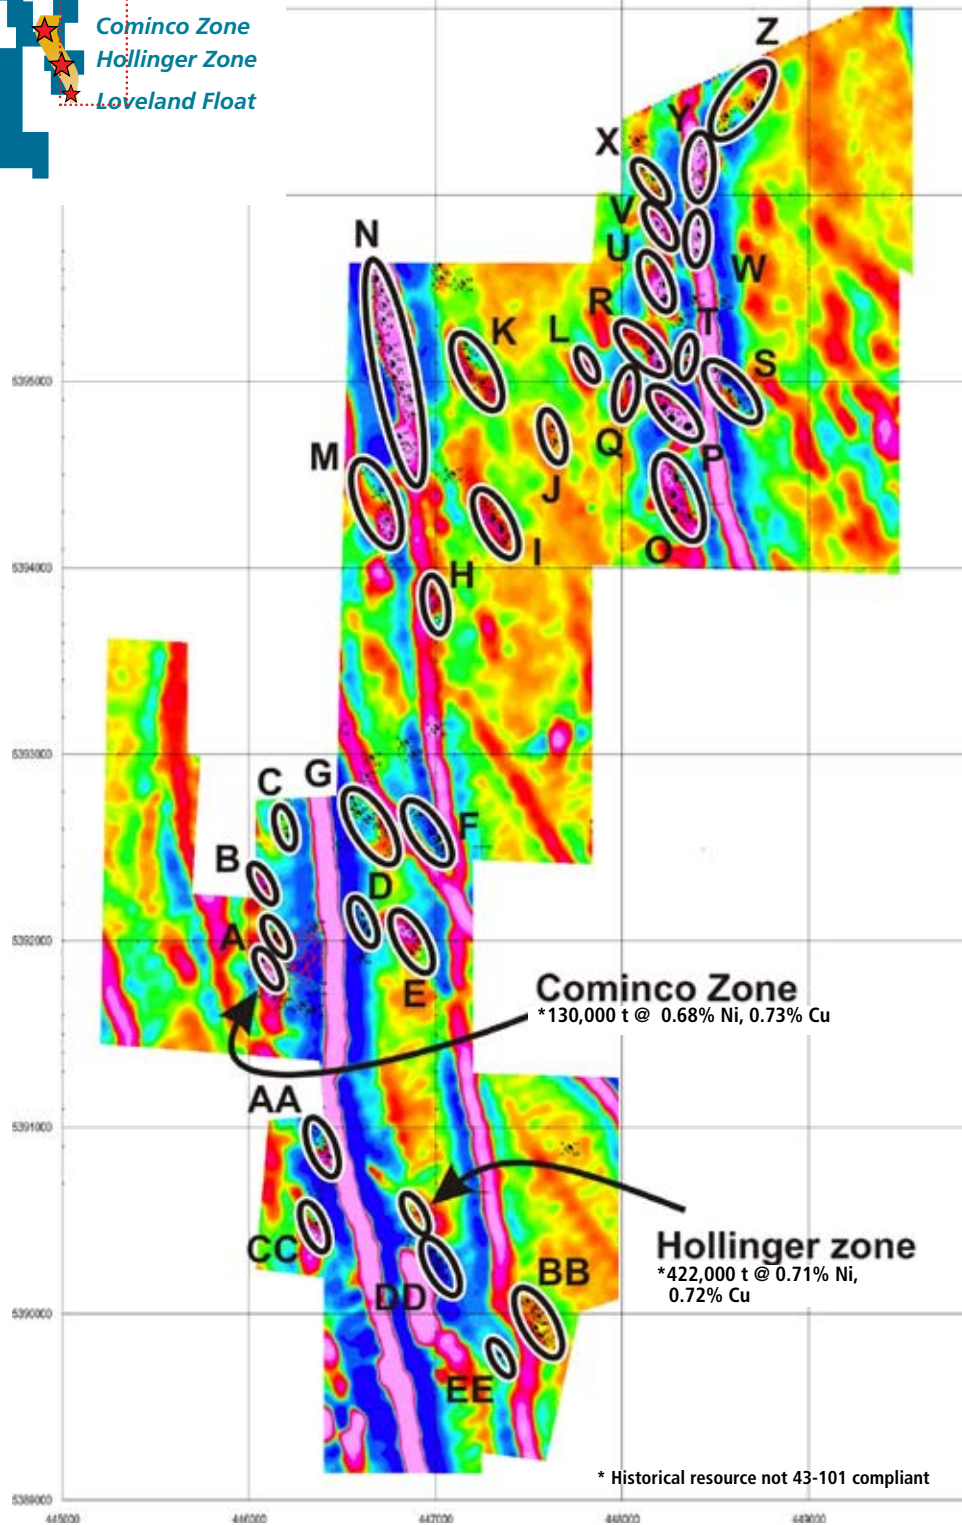

Loveland Gold-Nickel-Copper Project

VTEM System 2VD Map with Targets

* Historical resource not 43-101 compliant