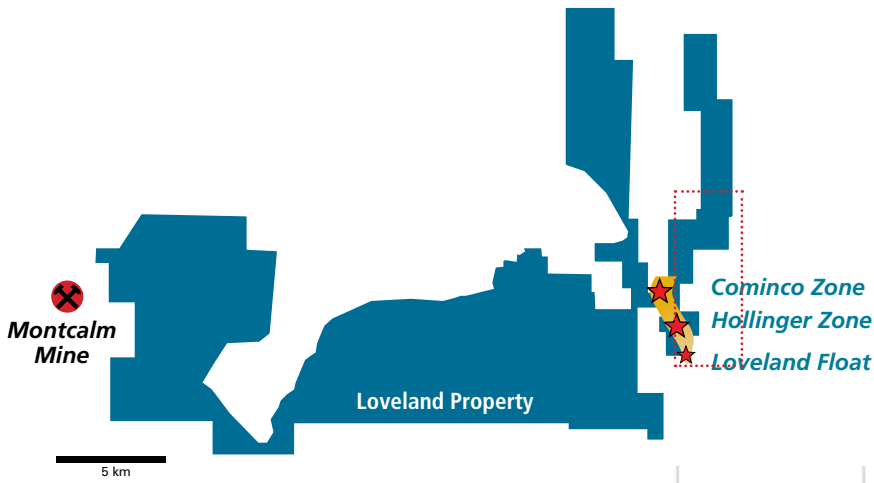

Loveland Gold-Nickel-Copper Project

VTEM System 2VD Map with Targets

* Historical resource not 43-101 compliant