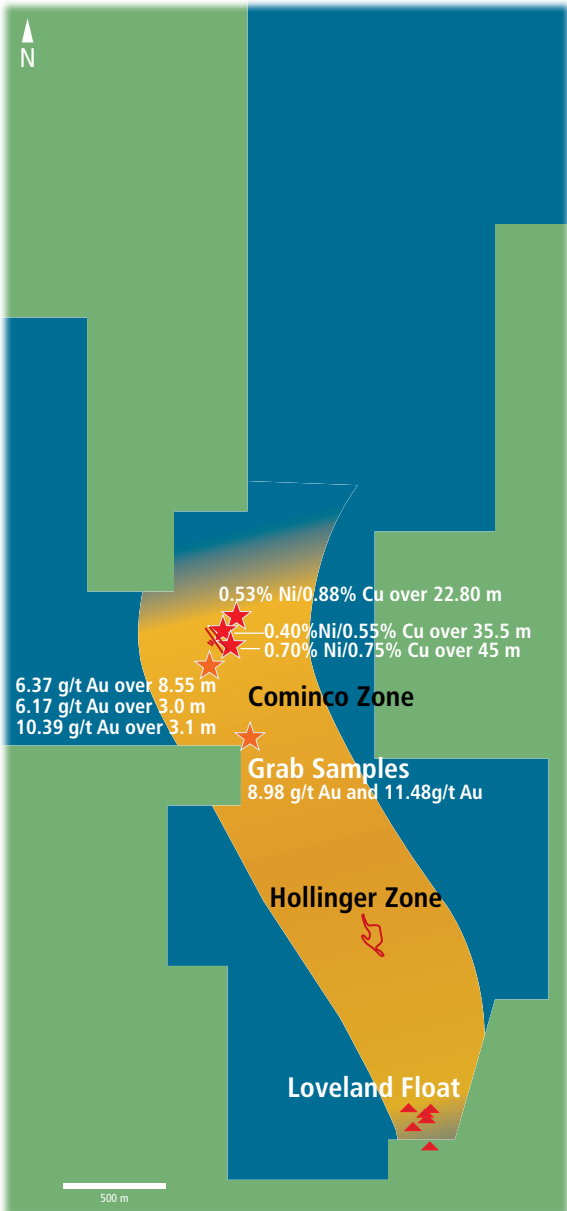

Loveland Gold-Nickel-Copper Project

VTEM System 2VD Map with Targets

* Historical resource not 43-101 compliant